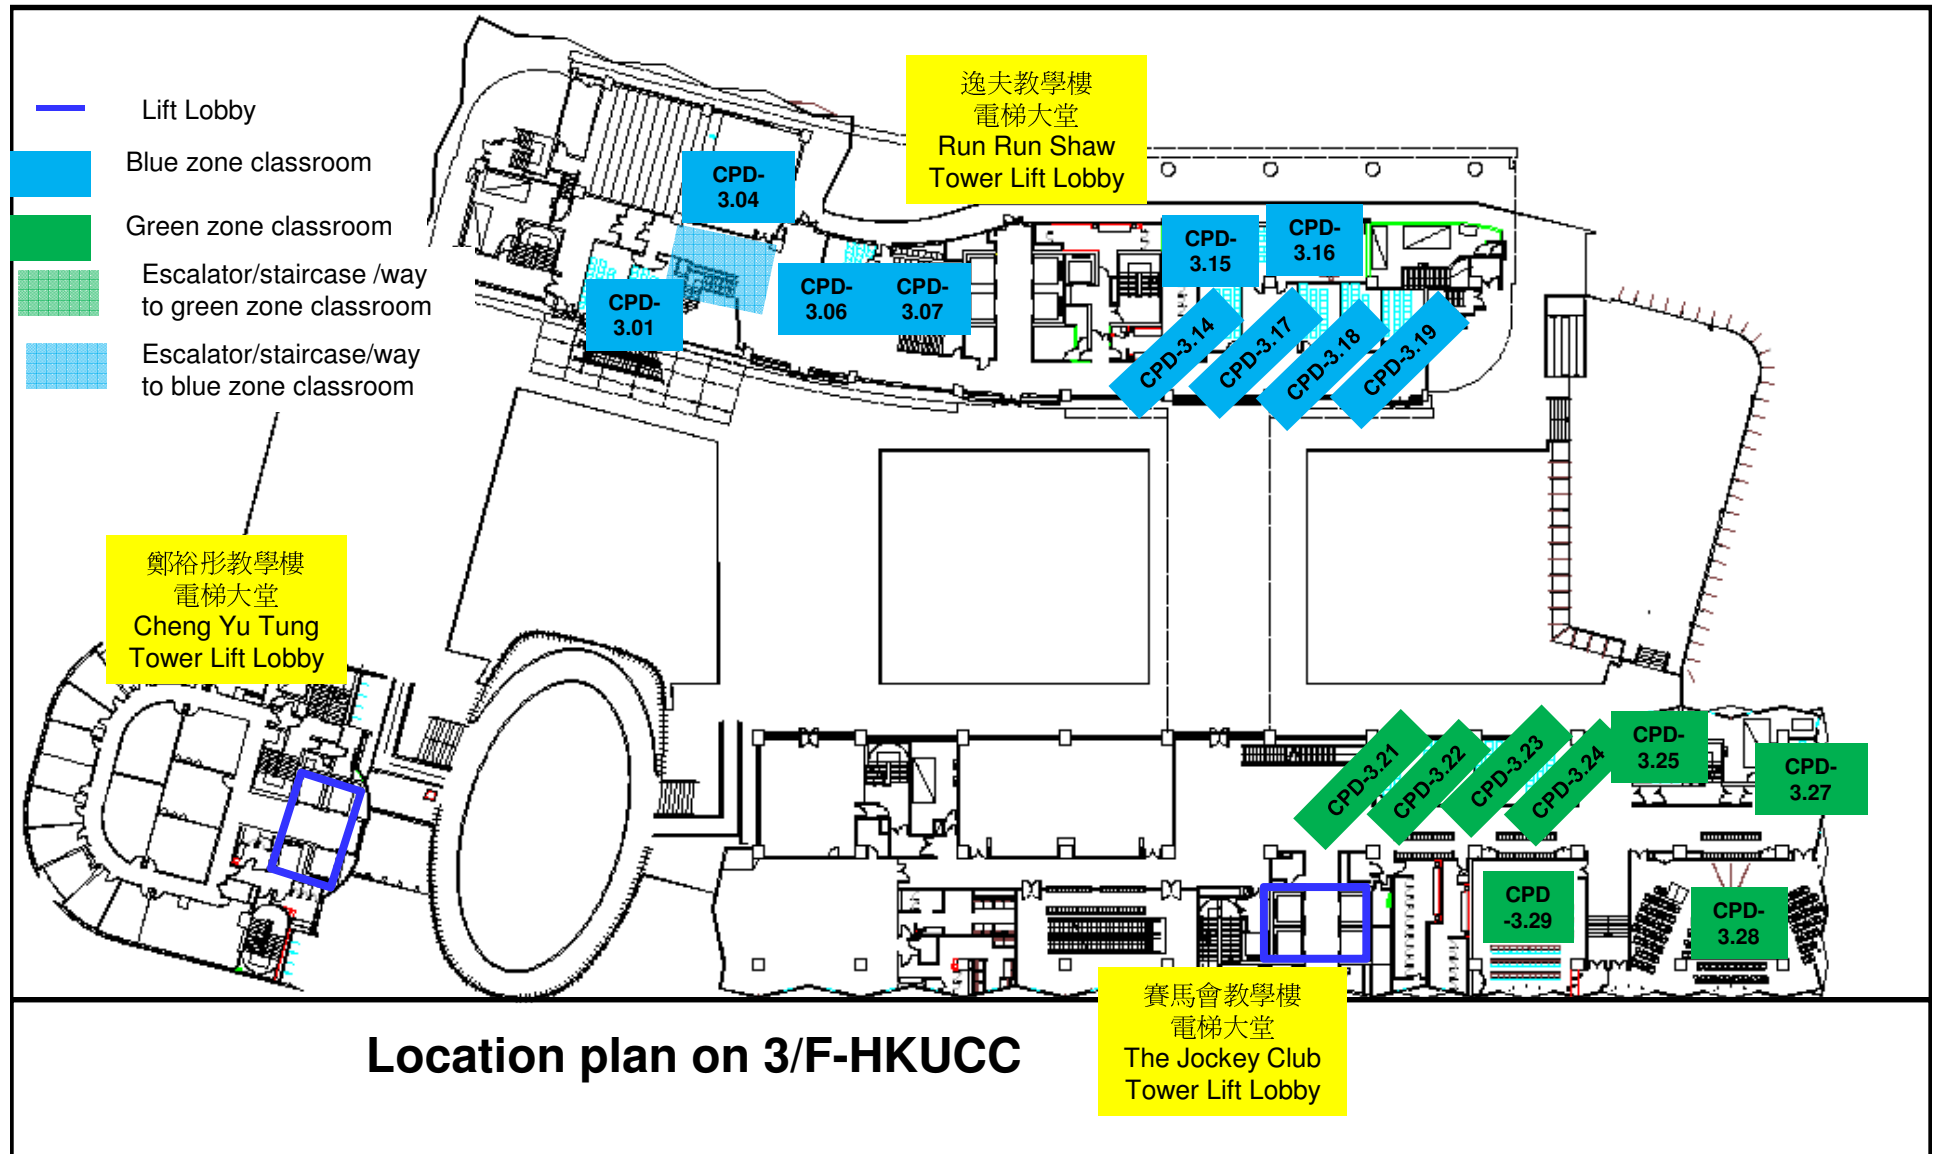

Centennial Campus of The University of Hong Kong

香港大學百周年校園

Location plan on LG/F-HKUCC

Centennial Campus of The University of Hong Kong

香港大學百周年校園

Centennial Campus of The University of Hong Kong

香港大學百周年校園

Location plan on 1/F-HKUCC

Centennial Campus of The University of Hong Kong

香港大學百周年校園

Centennial Campus of The University of Hong Kong

香港大學百周年校園

Centennial Campus of The University of Hong Kong

香港大學百周年校園

-  Lift Lobby
-  Green zone classroom
-  Escalator/staircase /way to green zone classroom

Location plan on 4/F-HKUCC